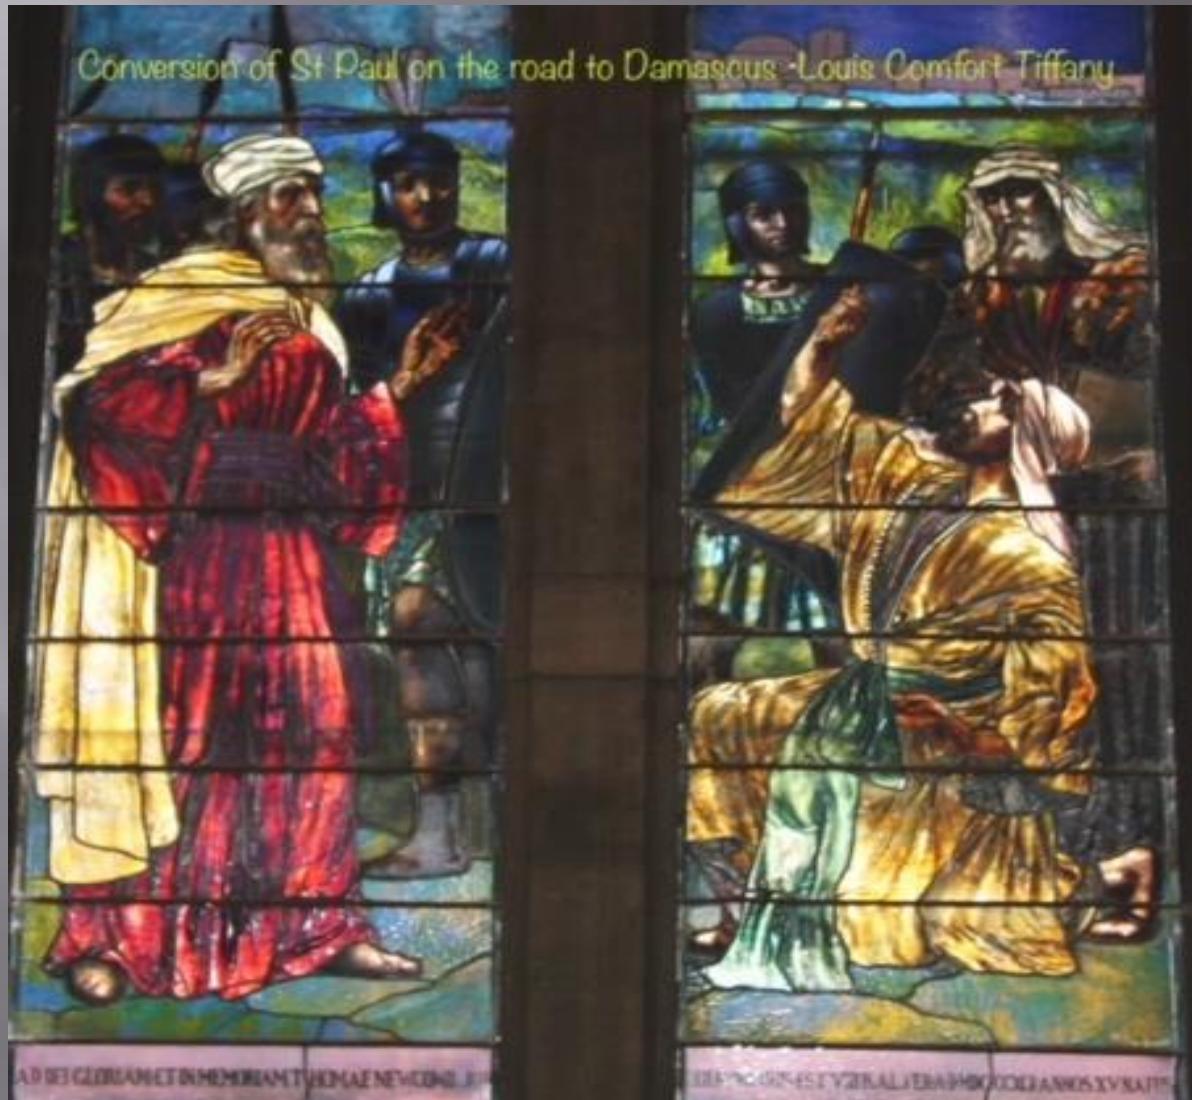

We All See the Façade of Saint Paul's.....
But What Lies Within???

.....Historic, Irreplaceable, and Beautiful 19TH
Century Architectural Details!

Nearly priceless stained-glass windows...some from Tiffany

Tiffany Stained Glass

STAINED GLASS WINDOWS

A Magnificent Chapel with Pipe Organ, Stained Glass Windows, and Hand-Carved Oak Pews and Oak Trim

Grand Doorways and Entrances in the Chapel

Chapel as it Once Was

Chapel in 1966

The original Chapel (partially restored in 1966).

Chapel

Chapel: Carved Oak and Stained Glass

19th Century Ironwork // Staircase Railings

19th Century Ironwork // Staircase Railings

Sigillum 1985
Yearbook

19th Century Ironwork ... Staircase Railings

Iron Railings and Oak Paneling

Iron Railings / Tiled Walls

Iron Railings and Oak Paneling

Iron Railings and Oak Paneling

Thomas Minton Tile Work Staffordshire, England